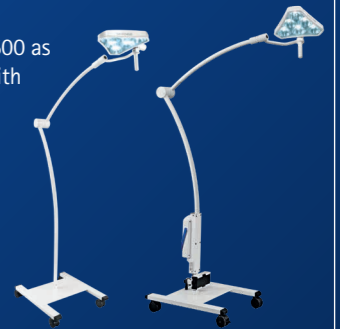

SIMEON BusinessLine

Sim.LED 700, Sim.LED 500 and Sim.LED 450 in MC and SC versions as mobile lights, mobile stands with double and single battery, optionally with Sim.CAM 4K Wireless and Sim.CAM HD Wireless

Small operating and examination lights

Sim.LED 4500

Small operating light Sim.LED 4500 as mobile light and mobile stand with single battery

Sim.LED 3500+

Examination light Sim.LED 3500+ as mobile light and mobile stand with single battery

Sim.LED 350

Examination light Sim.LED 350 as mobile light and mobile stand with single battery

Sim.LED 250

Small examination light Sim.LED 250 in different versions as mobile light, optionally with height-adjustable mobile stand