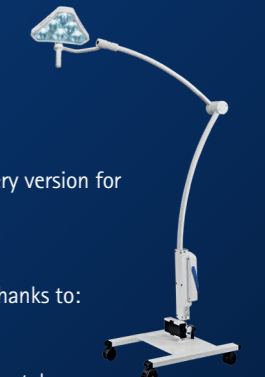

Benefits of the SIMEON mobile stand with unique battery back-up system

Say goodbye to oversized mobile stands with permanently installed batteries: the Sim.LED mobile stand has removable batteries for maximum flexibility and a host of other advantages

A genuinely wireless solution for operating and examination lights, with maximum convenience thanks to short charging times and a great battery life

Sim.LED mobile lights with battery back-up system are available for the entire light product portfolio* - from Sim.LED 350 examination lights to all models in the HighLine and BusinessLine operating light series

Battery charging options to fit your individual needs - charge directly on the mobile stand or using a separate tabletop or wall charging station (available as 1x, 2x, or 4x charging station)

Mobile stand available with one or two batteries (double-battery version for all SIMEON HighLine and BusinessLine operating lights)

Sim.LED mobile lights can be used 24/7 without interruption, thanks to:

- Easy to use, removable batteries that can be charged separately
- Double-battery stand available for operating lights - when minimum charge level is reached on the first battery, the light automatically switches to the second battery
- Great battery life and very short charging times

Guaranteed uninterrupted illumination of the operating room, even during power outages or in areas with unstable power supply thanks to double battery stand